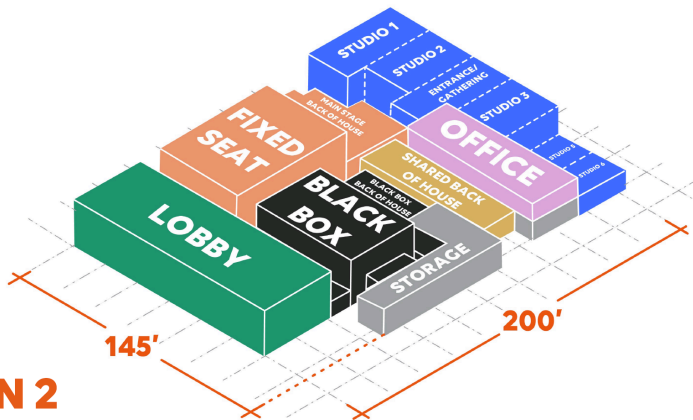

GROSS AREA: 40,889 SF

*DIAGRAM DOES NOT SHOW 13,480 SF OF NON-ASSIGNABLE PROGRAM

OPTION 2

*DIMENSIONS DO NOT ACCOUNT FOR NON-ASSIGNABLE PROGRAM

What: New home for Synetic Theater, Embracing Arlington Arts Black Box, and other arts organizations in 22202